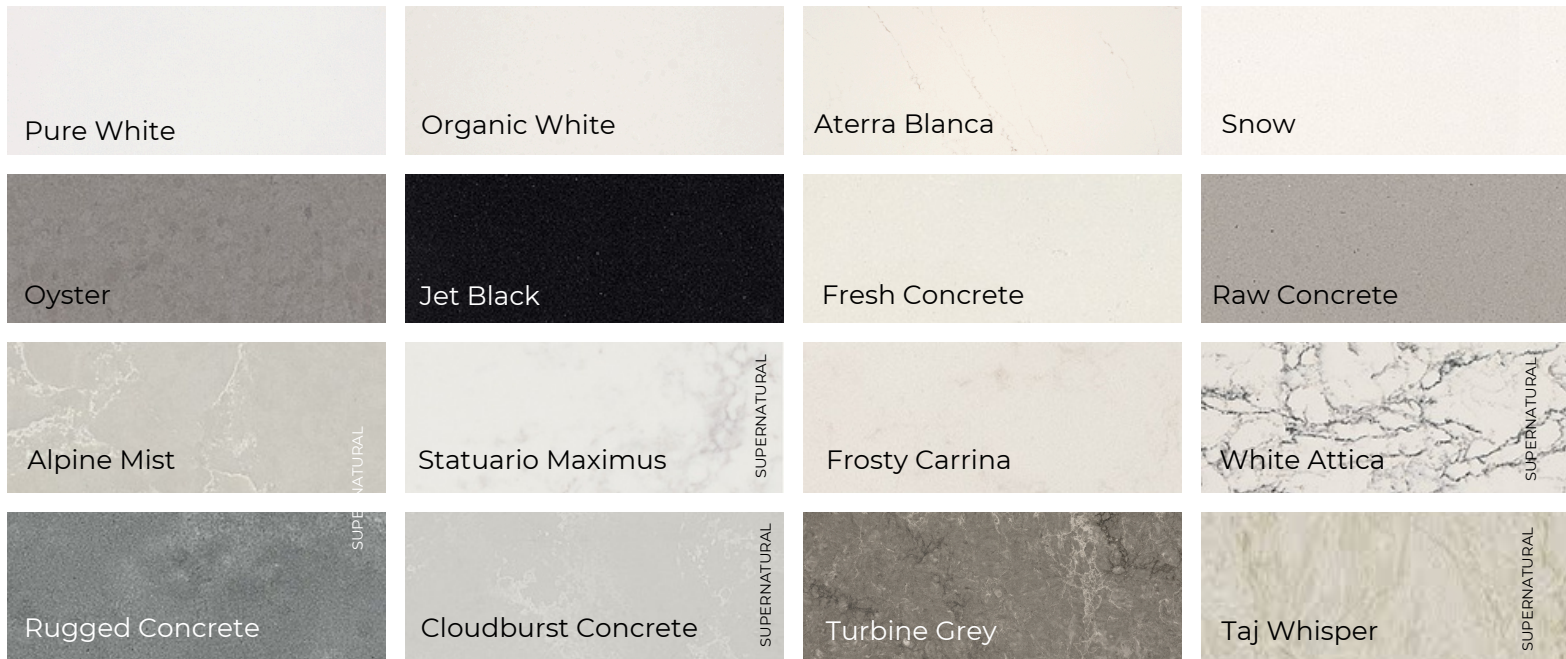

VANITY TOP OPTIONS

caesarstone® **ICON** 20mm stone top

Advanced mineral surfaces are crafted from Caesarstone's crystalline silica-free blend of recycled and other innovative materials.

12mm or 30mm solid surface top

Solid Timber

Please note colours may vary from what actual colour sample is like.
Other colours available at an additional cost.

RIFCO

EST. 1975

rifco.com.au